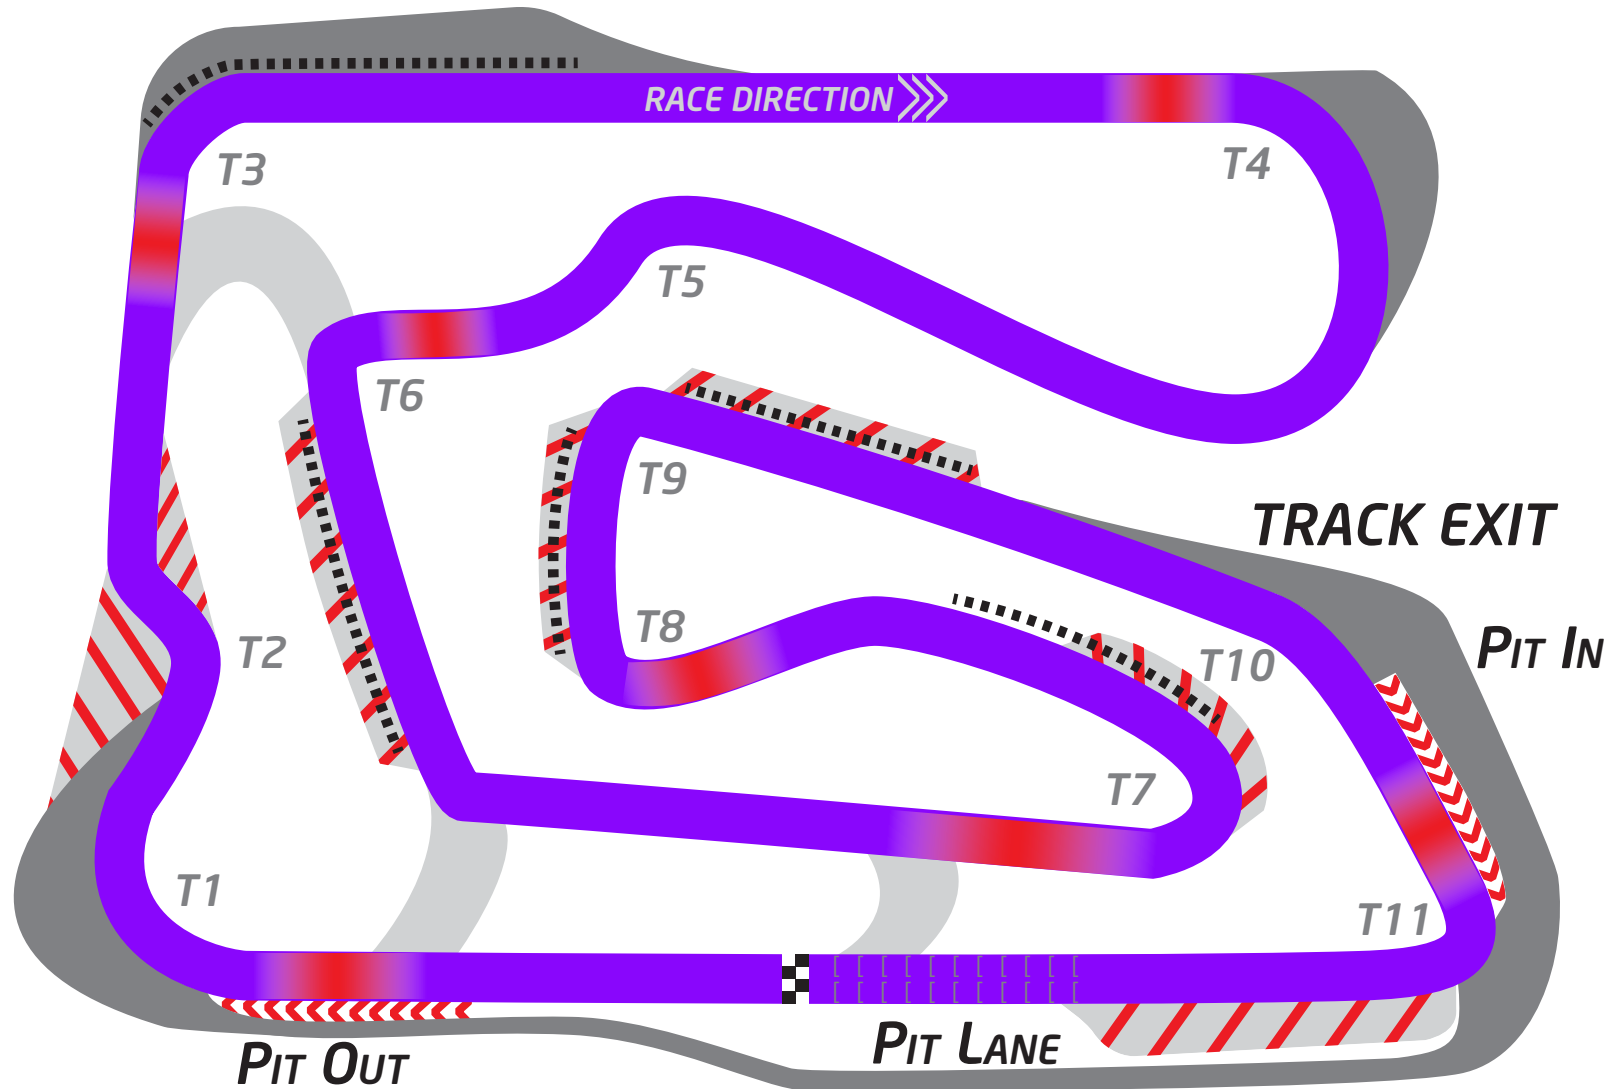

TRACK
CONFIGURATION

LONG

#LetsGoKarting

COURSE LENGTH DETAILS: 3696 FEET .70 MILES